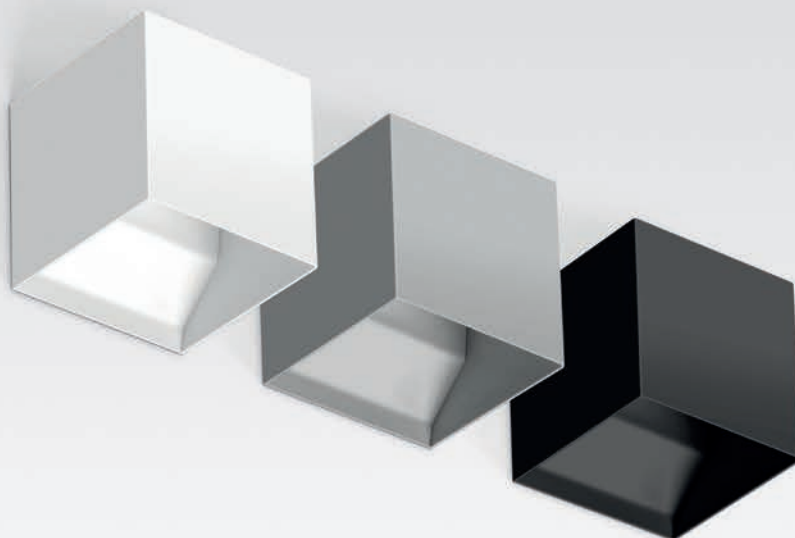

VISA LED

LED DOWNLIGHTS

Norms
EN 60598-1 , EN 60598-2-1

CE IP 20 230V/50Hz

Body: Steel sheet.
Finish: Powder coated.
Light source: LED 5700K,
CRI >80, 50.000h life.
Control Gear: LED driver,
220-240VAC-50/60Hz.

Direct/Indirect 90° + 90° beam angle

LED	W	Lm	AxBxC (mm)	Kg	ORDER CODE
	1	101	110x110x110	0,7	90220.L101.E.0090
	3	187	110x110x110	0,7	90220.L103.E.0090

Direct/Indirect 90° + 5° beam angle

LED	W	Lm	AxBxC (mm)	Kg	ORDER CODE
	1	101	110x110x110	0,7	90220.L101.E.0005
	3	187	110x110x110	0,7	90220.L103.E.0005

COLOUR/FINISH

OPTIONS

Colour temperature
3000K

DETAILS

Narrow beam detail

DIMENSIONS

TO SPECIFY:

Wall mounted LED direct/indirect luminaire with different light beam effect on walls. Optional 3000K and white, grey, black, red, yellow, green or blue finish - as Roxo Lighting VISA LED.