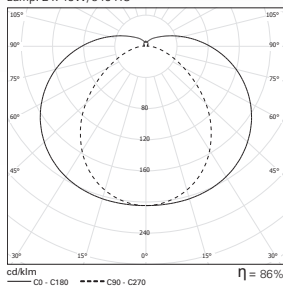

TTM 2x49W TOP
Lamp: 2 x 49W/840 HO

TTM 2x49W PBP
Lamp: 2 x 49W/840 HO

DIMENSIONS

TO SPECIFY:

Waterproof luminaire IP68 in transparent/opal polycarbonate tube or polished high output louvre. Luminaire with 105mm diameter, available with twin 14/24/28/35/49/54W T5(G5) fluorescent lamps. Optional surface, suspended or wall mounted versions, dimmable and 1 or 3 hours emergency available - as Roxo Lighting TTM.