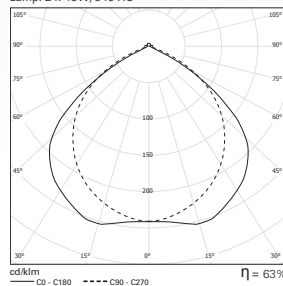

TTM 2x49W TOP
Lamp: 2 x 49W/840 HO

TTM 2x49W PBP
Lamp: 2 x 49W/840 HO

DIMENSIONS

TO SPECIFY:

Waterproof luminaire IP68 in transparent/opal polycarbonate tube or polished high output louvre. Luminaire with 105mm diameter, available with twin 14/24/28/35/49/54W T5(G5) fluorescent lamps. Optional surface, suspended or wall mounted versions, dimmable and 1 or 3 hours emergency available - as Roxo Lighting TTM.