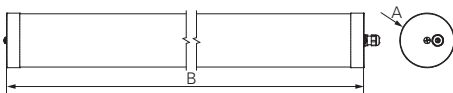

DETAILS

Louvre version

K1 Emergency unit 1 hour
925000 Metal cable gland
940200 1,5m current cable 3x1,5mm² for indoor applications
940201 1,5m current cable 5x1,5mm² for indoor applications

PHOTOMETRY

TTM 2x49W TUP
Lamp: 2 x 49W/840 HO

TTM 2x49W TOP
Lamp: 2 x 49W/840 HO

TTM 2x49W PBP
Lamp: 2 x 49W/840 HO

DIMENSIONS

TO SPECIFY:

Waterproof luminaire IP68 in transparent/opal polycarbonate tube or polished high output louvre. Luminaire with 105mm diameter, available with twin 14/24/28/35/49/54W T5(G5) fluorescent lamps. Optional surface, suspended or wall mounted versions, dimmable and 1 or 3 hours emergency available - as Roxo Lighting TTM.