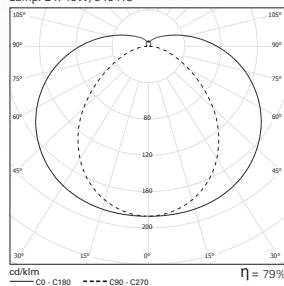

TTM 2x49W TOP
Lamp: 2 x 49W/840 HO

TTM 2x49W PBP
Lamp: 2 x 49W/840 HO

DIMENSIONS

TO SPECIFY:

Waterproof luminaire IP68 in transparent/opal polycarbonate tube or polished high output louvre. Luminaire with 105mm diameter, available with twin 14/24/28/35/49/54W T5(G5) fluorescent lamps. Optional surface, suspended or wall mounted versions, dimmable and 1 or 3 hours emergency available - as Roxo Lighting TTM.