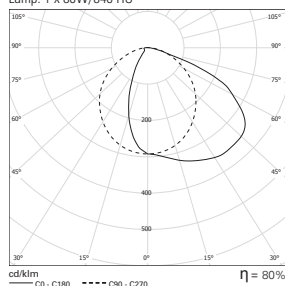

LAMP*	W	AxBxC (mm)	Kg	HF	DSI	DALI
 T5	1x14	595x196x85	3,0	9R2H.114.0C.A4	9R2H.114.0C.84	9R2H.114.0C.74
	1x24	595x196x85	3,0	9R2H.124.0C.A4	9R2H.124.0C.84	9R2H.124.0C.74
	1x28	1195x196x85	3,5	9R2H.128.0C.A4	9R2H.128.0C.84	9R2H.128.0C.74
	1x35	1495x196x85	4,0	9R2H.135.0C.A4	9R2H.135.0C.84	9R2H.135.0C.74
	1x49	1495x196x85	4,0	9R2H.149.0C.A4	9R2H.149.0C.84	9R2H.149.0C.74
	1x54	1195x196x85	3,5	9R2H.154.0C.A4	9R2H.154.0C.84	9R2H.154.0C.74
	1x80	1495x196x85	4,0	9R2H.180.0C.A4	9R2H.180.0C.84	9R2H.180.0C.74

Order code

9462
9463
9464
9465

Lamps as optional

Please note:
This option can be supplied on request.

PHOTOMETRY

TSA Line 1x80W RAM

Lamp: 1 x 80W/840 HO

DIMENSIONS

TO SPECIFY:

Surface asymmetric luminaire for continuous line with satin aluminium reflector. For single fluorescent 14/24/28/35/49/54/80W T5(G5) lamp – as Roxo Lighting TSA Line.