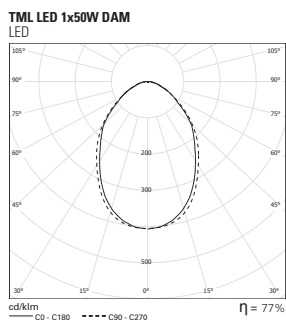

TML LED

LED ALUMINIUM
PROFILE SYSTEMS

Norms
EN 60598-1, EN 60598-2-1

CE IP 40 DOZ 850°C DAM 650°C 230V/50Hz

Body: Extruded aluminium profile.
Finish: Anodised in natural colour.
Light source: LED 4000K, CRI >80, 50.000h life.
Wiring: 1,5m transparent current cable.
Control Gear: LED driver, 220-240VAC-50/60Hz.

DAM - Microprismatic diffuser

| LED | UGR | W | Lm | Lm/W | η(%) | AxBxC (mm) | HF | DALI |
|-----|-----|------|------|------|------|-------------|----------------|----------------|
| | ≤19 | 1x30 | 4440 | 98 | 76 | 935x385x58 | 9YDD.130.6V.F4 | 9YDD.130.6V.E4 |
| | ≤19 | 1x40 | 5920 | 101 | 75 | 1210x385x58 | 9YDD.140.6V.F4 | 9YDD.140.6V.E4 |
| | ≤19 | 1x50 | 7400 | 107 | 77 | 1485x385x58 | 9YDD.150.6V.F4 | 9YDD.150.6V.E4 |
| | ≤19 | 4x10 | 5920 | 101 | 75 | 660x660x58 | 9YDD.410.6V.F4 | 9YDD.410.6V.E4 |

DETAILS

PHOTOMETRY

DIMENSIONS

TO SPECIFY:

Suspended architectural LED luminaire with integral 4440/5920/7400 lumen light engine. 58mm depth extruded aluminium profile, anodised in natural colour and opal polycarbonate or microprismatic diffuser. Available with HF or DALI control gear. Optional 3000K and 1 hour emergency – as Roxo Lighting TML LED.