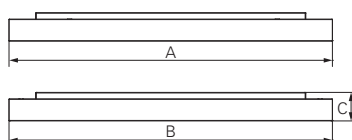

Please note: Suspension type "I" or "Y" is required to complete the product. Please order separately.

OPTIONS

| | | | | |
|-----------------------------|-----------------------------|-----------------------------|-------------------|--------------------------|
| 3000 K | 910600 | 910601 | 970002 | K1 |
| Colour temperature 3000K | Suspension Type "I" (x4) | Suspension Type "Y" (x2) | Ceiling rose | Emergency unit 1 hour |

DETAILS

PHOTOMETRY

DIMENSIONS

TO SPECIFY:

Suspended architectural LED luminaire with integral 4440/5920/7400 lumen light engine. 58mm depth extruded aluminium profile, anodised in natural colour and opal polycarbonate or microprismatic diffuser. Available with HF or DALI control gear. Optional 3000K and 1 hour emergency – as Roxo Lighting TML LED.