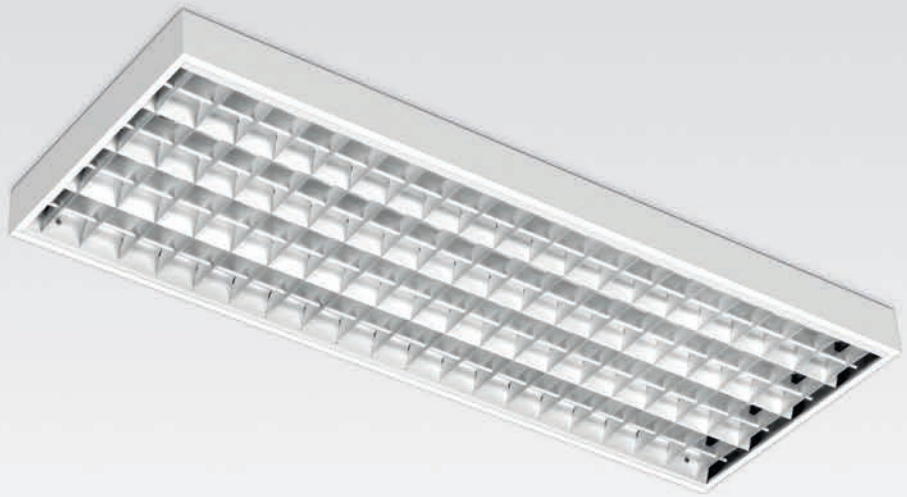

SDT

SPORTS HALL

Norms
EN 60598-1, EN 60598-2-1

Body: Steel sheet.
Finish: Powder coated in white matt (RAL9016).
Control Gear: Electronic equipment, 220-240VAC-50/60Hz.

ELG - White powder coated "V" shape louvre with steel rods

EMG - Satin aluminium "V" shape louvre with steel rods

LAMP*	W	AxBxC (mm)	HF	DSI	DALI
T5	3x35	1497x375x85	9L5J.335.54.A4	9L5J.335.54.84	9L5J.335.54.74
	3x49	1497x375x85	9L5J.349.54.A4	9L5J.349.54.84	9L5J.349.54.74
	3x80	1497x375x85	9L5J.380.54.A4	9L5J.380.54.84	9L5J.380.54.74
	4x28	1197x487x85	9L5J.428.54.A4	9L5J.428.54.84	9L5J.428.54.74
	4x35	1497x485x85	9L5J.435.54.A4	9L5J.435.54.84	9L5J.435.54.74
	4x49	1497x485x85	9L5J.449.54.A4	9L5J.449.54.84	9L5J.449.54.74
	4x54	1197x485x85	9L5J.454.54.A4	9L5J.454.54.84	9L5J.454.54.74
	4x80	1497x485x85	9L5J.480.54.A4	9L5J.480.54.84	9L5J.480.54.74

Connector 3-pole wieland GST 18i3 male

Connector 5-pole wieland GST 18i5 male

Connector 5-pole wieland GST 18i5 DIM male

Extra protection for the reflector

Emergency unit 3 hours

Emergency unit 1 hour

Polycarbonate safety cover (IK10)

Suspension Type "I" (x4)

Lamps as optional

DIMENSIONS

TO SPECIFY:

Surface or suspended sports hall luminaire suitable for 3x35/49/80W or 4x28/35/49/54/80W T5(G5) lamp. Optional polycarbonate safety cover, dimmable version and 1 or 3 hours emergency - as Roxo Lighting SDT.