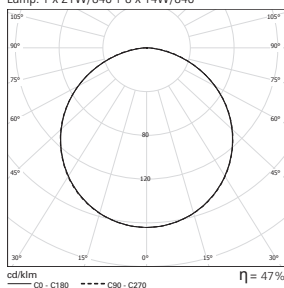

Current supply cable

1,5 m transparent current cable 0,75 mm²
3 x 0,75 mm²
5 x 0,75 mm²
7 x 0,75 mm²

Order code

940400

940500

940600

Ceiling rose

Ceiling rose (x3)
• Ceiling rose for Ø350, Ø450, Ø650 and Ø950mm.

Order code
9705

Ceiling rose (x4)
• Ceiling rose only for Ø1250mm.

9706

Emergency unit

Emergency unit 3 hours
Emergency unit 1 hour

Order code

K3

K1

PHOTOMETRY

ROFY 1x21W + 8x14W DOP
Lamp: 1 x 21W/840 + 8 x 14W/840

DIMENSIONS

TO SPECIFY:

Surface or suspended T5(G5) or Compact fluorescent TC-L (2G11) luminaire with five sizes available (Ø350, Ø450, Ø650, Ø950 and Ø1250mm) and round opal polycarbonate diffuser. Optional white, grey, black, red, yellow, green or blue finish and 1 or 3 hours emergency available – as Roxo Lighting ROFY.