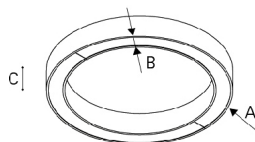

DIMENSIONS

Example code for order: 90277.L125.H (DALI) + K (COLOUR/FINISH) + 9706 + 940500 + 3000 (OPTIONS)

We reserve the right to make technical changes without prior notice. Electrical/Optical data are subjected to a tolerance of +/-10%.