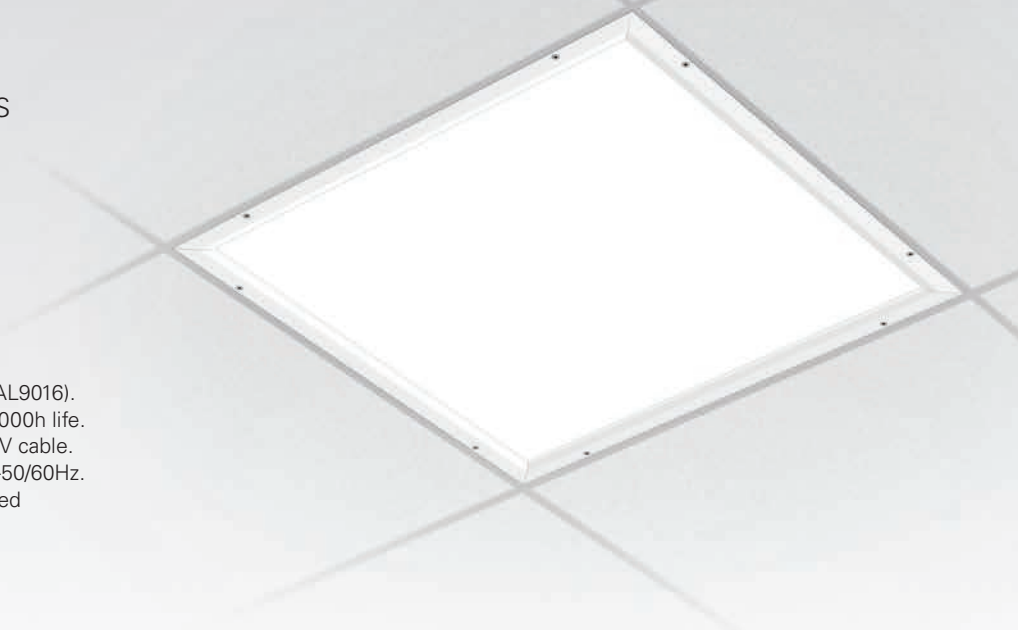

AVT LED

LED HOSPITAL AND CLEAN ROOMS

Norms
EN 60598-1, EN 60598-2-25

Body: Steel sheet.
Frame: Extruded aluminium.
Finish: Powder coated in white matt (RAL9016).
Light source: LED 4000K, CRI >80, 50.000h life.
Wiring: Pre-wired with 1m long H05-FVV cable.
Control Gear: LED driver, 220-240VAC-50/60Hz.
Fixing system: Lay-in version for exposed "T" grids 15/24mm.