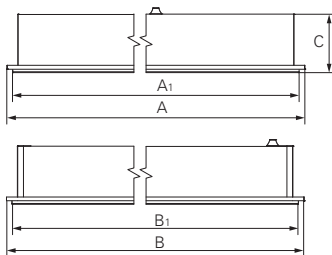

PHOTOMETRY

PERFORMANCE

AVT LED DOZ

LED: 4 x 10W
SPACING: 4,5m x 3,5m
CEILING HEIGHT: 2,8m
MAINTENANCE: 0,8
REFLECTANCE: 20/70/50
WORKING PLANE: 0,8m
ILLUMINANCE: 323 lux

DIMENSIONS

BODY CONFIG

FIXING SYSTEMS