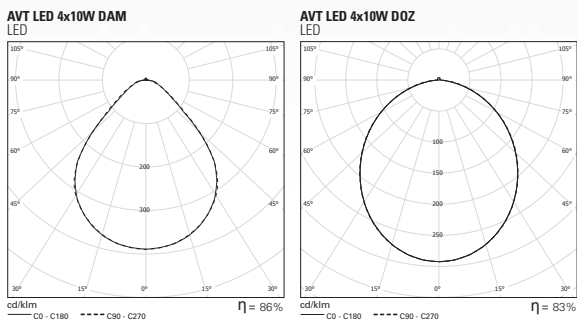

PHOTOMETRY

PERFORMANCE

AVT LED DOZ

LED: 4 x 10W
SPACING: 4,5m x 3,5m
CEILING HEIGHT: 2,8m
MAINTENANCE: 0,8
REFLECTANCE: 20/70/50
WORKING PLANE: 0,8m
ILLUMINANCE: 323 lux

DIMENSIONS

BODY CONFIG

FIXING SYSTEMS