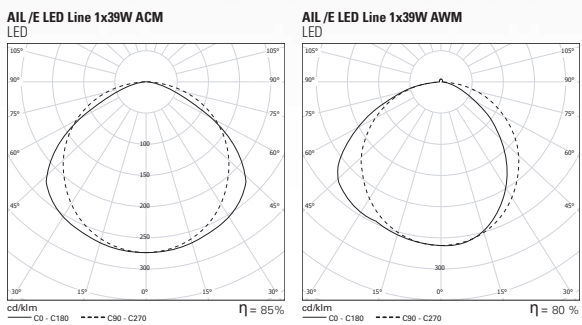

## DETAILS

Asymmetric detail

LED detail

Bracket detail

**TO SPECIFY:**

Recessed LED luminaire for continuous line with symmetric/asymmetric version and opal PMMA diffuser. Total luminous flux of 2730/5460/8190 lm version and integral HF/DALI LED driver. Optional 1 or 3 hours emergency available - as Roxo Lighting AIL/E LED Line.

**PHOTOMETRY**

**PERFORMANCE**

**AIL /E LED Line ACM**

LED: 1 x 58W  
 SPACING: 17,5m x 10m  
 CEILING HEIGHT: 4,5m  
 MAINTENANCE: 0,8  
 REFLECTANCE: 20/70/50  
 WORKING PLANE: 1m  
 ILLUMINANCE: 1044 lux