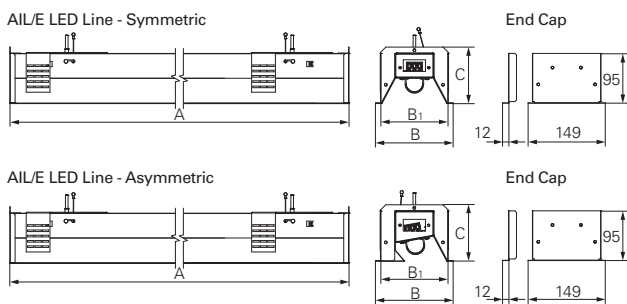

**PHOTOMETRY**

**PERFORMANCE**

**AIL /E LED Line ACM**

LED: 1 x 58W  
 SPACING: 17,5m x 10m  
 CEILING HEIGHT: 4,5m  
 MAINTENANCE: 0,8  
 REFLECTANCE: 20/70/50  
 WORKING PLANE: 1m  
 ILLUMINANCE: 1044 lux

**DIMENSIONS**

Please note: Recessed dimensions without end caps, add 10 mm to complete the line.