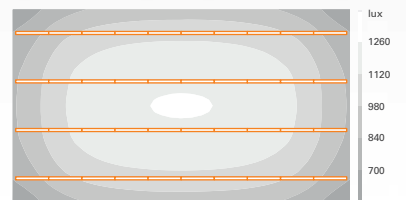

## DETAILS

Asymmetric detail

LED detail

Bracket detail

**TO SPECIFY:**

Recessed LED luminaire for continuous line with symmetric/asymmetric version and opal PMMA diffuser. Total luminous flux of 2730/5460/8190 lm version and integral HF/DALI LED driver. Optional 1 or 3 hours emergency available - as Roxo Lighting AIL/E LED Line.

**PHOTOMETRY**

**PERFORMANCE**

**AIL /E LED Line ACM**

LED: 1 x 58W  
 SPACING: 17,5m x 10m  
 CEILING HEIGHT: 4,5m  
 MAINTENANCE: 0,8  
 REFLECTANCE: 20/70/50  
 WORKING PLANE: 1m  
 ILLUMINANCE: 1044 lux