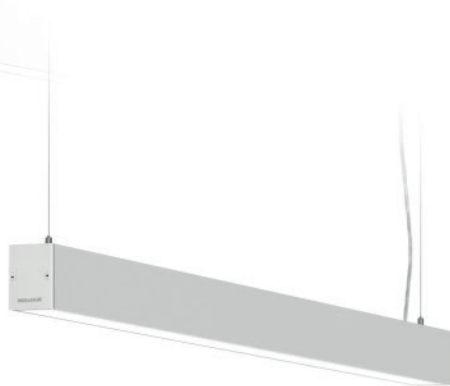

REBA /E LED Line | REBA /E Line

Recessed CONTINUOUS LINE luminaire

- LED or T5 lamp version.
- Extruded aluminium profile anodised in natural colour.
- Colour temperature 3000/4000K.

Optional:

- Dimmable versions (DSI/DALI).
- Light corners for creative design.
- Blank parts.
- Bespoke projects.
- Various length options.

REBA LED | REBA

Single suspended or surface mounted luminaire

- LED or T5 lamp version.
- Extruded aluminium profile anodised in natural colour.
- LED luminaire luminous flux up to 13600 Lm.
- LED up to 82 Lm/W.
- Colour temperature 3000/4000K.
- CRI >80.

Optional:

- Dimmable versions (DSI/DALI).
- Various length options.
- Suspended version.

REBA LED Line | REBA Line

Suspended or surface mounted CONTINUOUS LINE luminaire

- LED or T5 lamp version.
- Extruded aluminium profile anodised in natural colour.
- Colour temperature 3000/4000K.

Optional:

- Dimmable versions (DSI/DALI).
- Light corners for creative design.
- Blank parts.
- Bespoke projects.
- Suspended version.