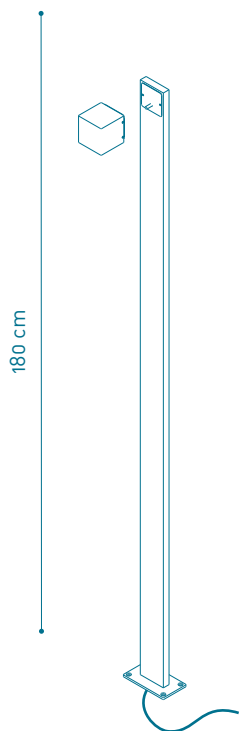

Pole

Pole

Outdoor path lighting. Configuration: Polyester powdercoated aluminum frame. Must be combined with separate to order Cube xl luminaire.

Pole

Installation

The frame is equipped with 2 meter neoprene cable (Ho5RN-F 3x1mm²). The separate to be ordered Cube xl luminaries can be mounted easy.

Colors available

- oxide powder coated
- black powder coated
- grey powder coated

Pole

To be combined with separate to order Cube xl luminaire.

<i>color</i>	<i>order no.</i>
oxide	9032
black	9033
grey	9034