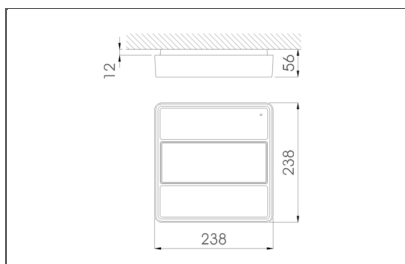

ATRIA 48 (AT-AP,B)

ATRIA TECHO