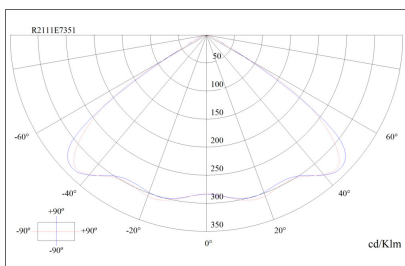

ATRIA TECHO

Description:

Self-contained emergency luminaire for installation at significant heights and in large indoor spaces. The frame, manufactured in aluminium, in addition to the sink is the support for the electronic system, the batteries and the optical group. The combined use of specific lenses and aluminium-coated reflectors ensure optimum performance in open area lighting and escape routes. Suitable for mounting on walls or ceilings. It consists of 4 or 8 LEDs of 10W with independent lenses that are illuminated if the mains fails. An internal microprocessor checks the status of the device and periodically performs functionality and autonomy tests and reports the status using the two LED indicator lights that it includes. The tests can be requested manually by means of an ON Remote Control order when connected to the mains.

Characteristics:

Format: ATRIA
Operation: Non-maintained LED AutoTest
Duration (h): 1
Emergency lamp: MHBLED
Protection rating: IP43 IK04
Charging indicator: LED
Electrical insulation: Type II
Test device: AutoTest
Remote control connection: Yes
Battery type: LiFePO4

Finishes:

Optica ATRIA: Open area on ceiling
Color ATRIA: White
LED Colour Tone: Cool white (6000°K-7000°K)
Voltage: 220-230V 50/60Hz

Photometry:

Luminous flux in emergency (lm):2500